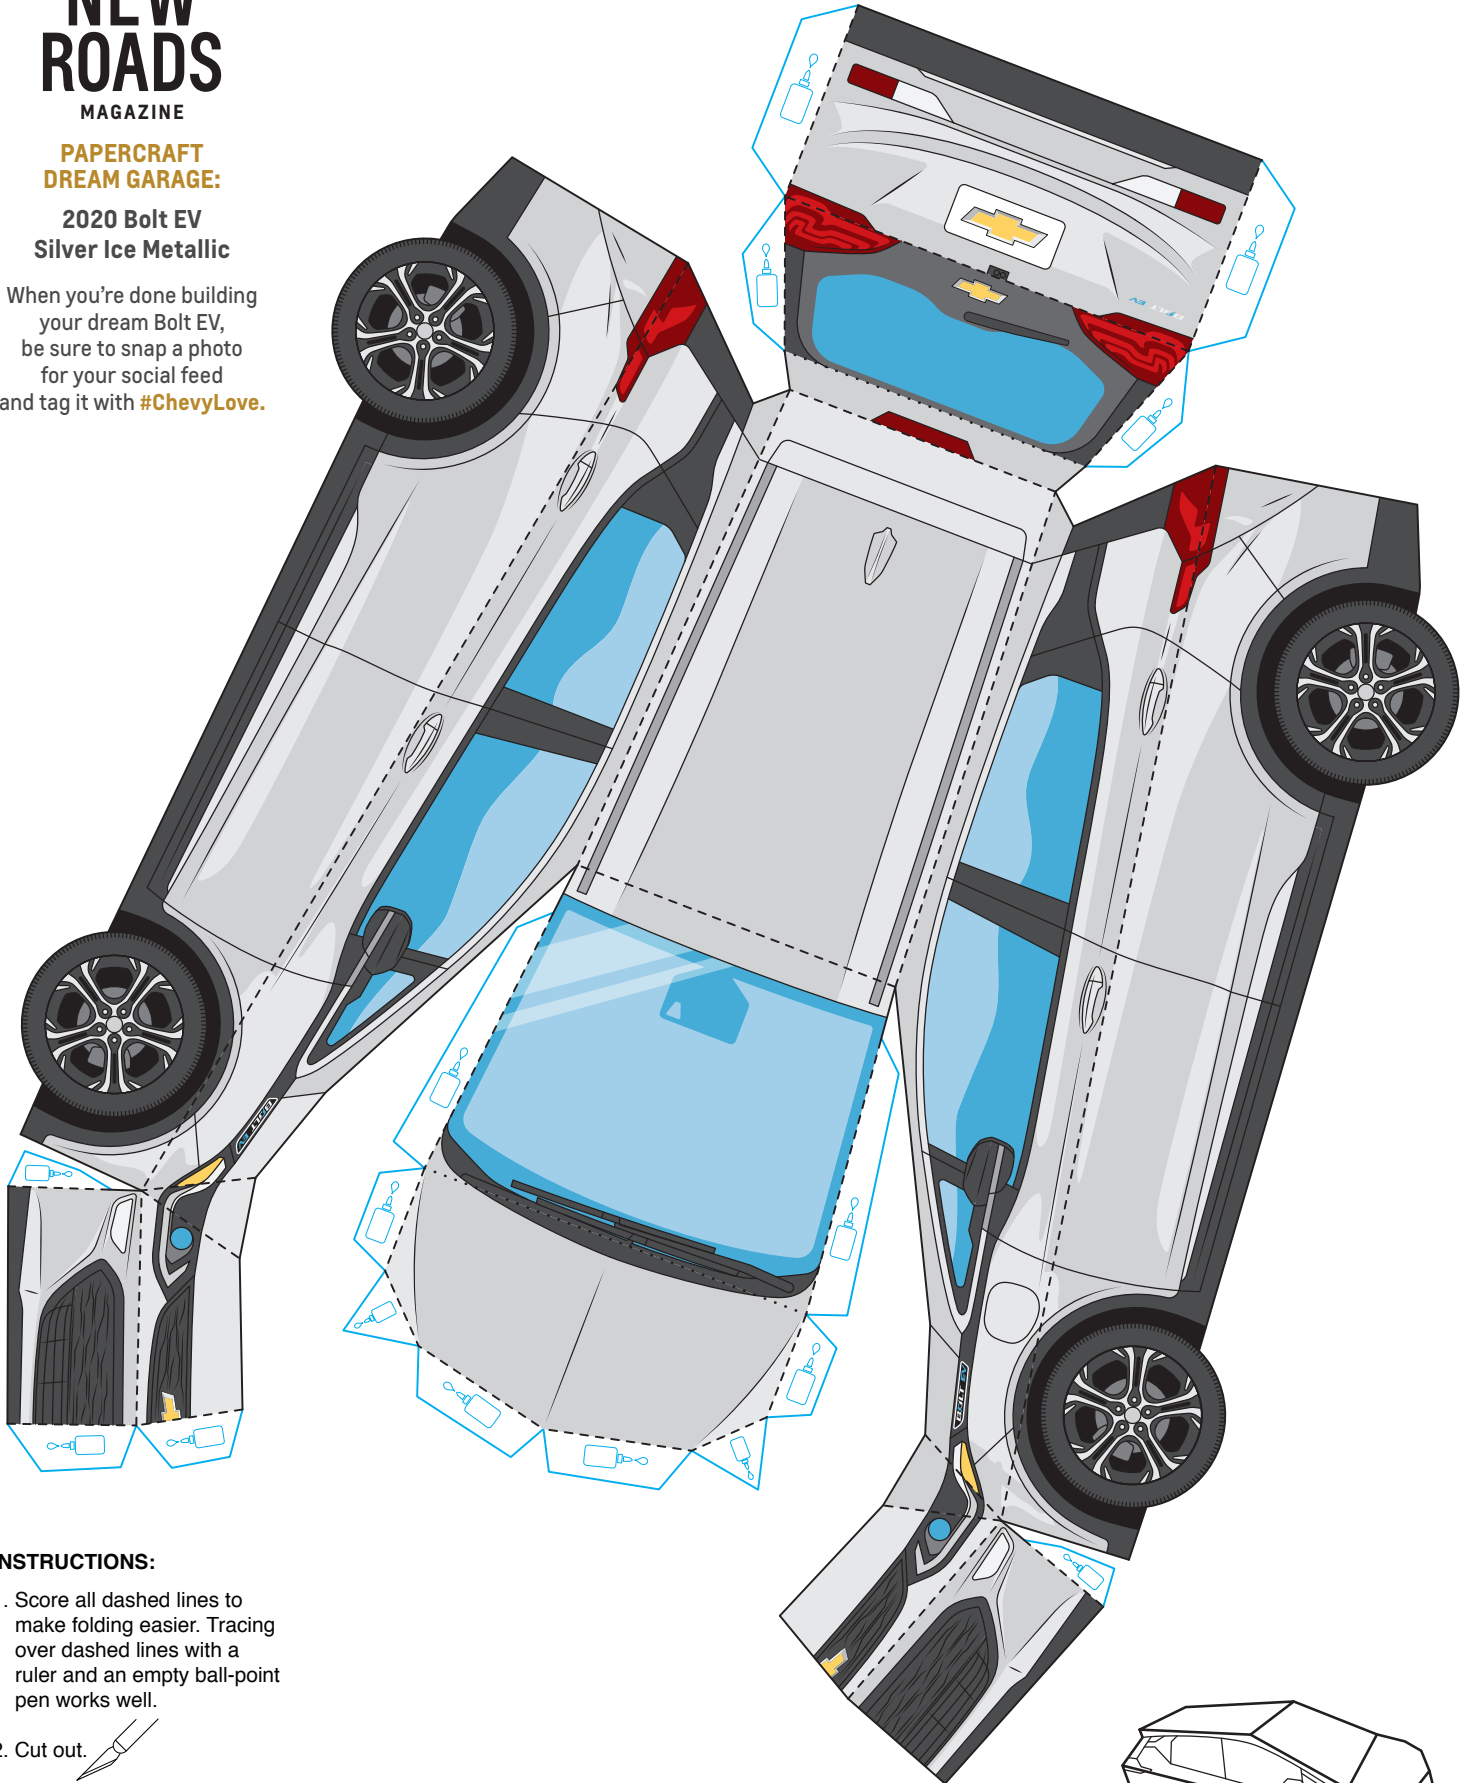

NEW ROADS

MAGAZINE

PAPERCRAFT DREAM GARAGE:

2020 Bolt EV Silver Ice Metallic

When you're done building your dream Bolt EV, be sure to snap a photo for your social feed and tag it with [#ChevyLove](#).

INSTRUCTIONS:

1. Score all dashed lines to make folding easier. Tracing over dashed lines with a ruler and an empty ball-point pen works well.
2. Cut out. 
3. Fold along all dashed lines.
MOUNTAIN FOLD - - - - -
VALLEY FOLD
4. Glue tabs and assemble. 